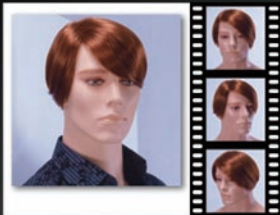

MA41

Color : 18

MA33

Color : 30L

MA38

Color : 31

PS: All these wigs are not sold separately.